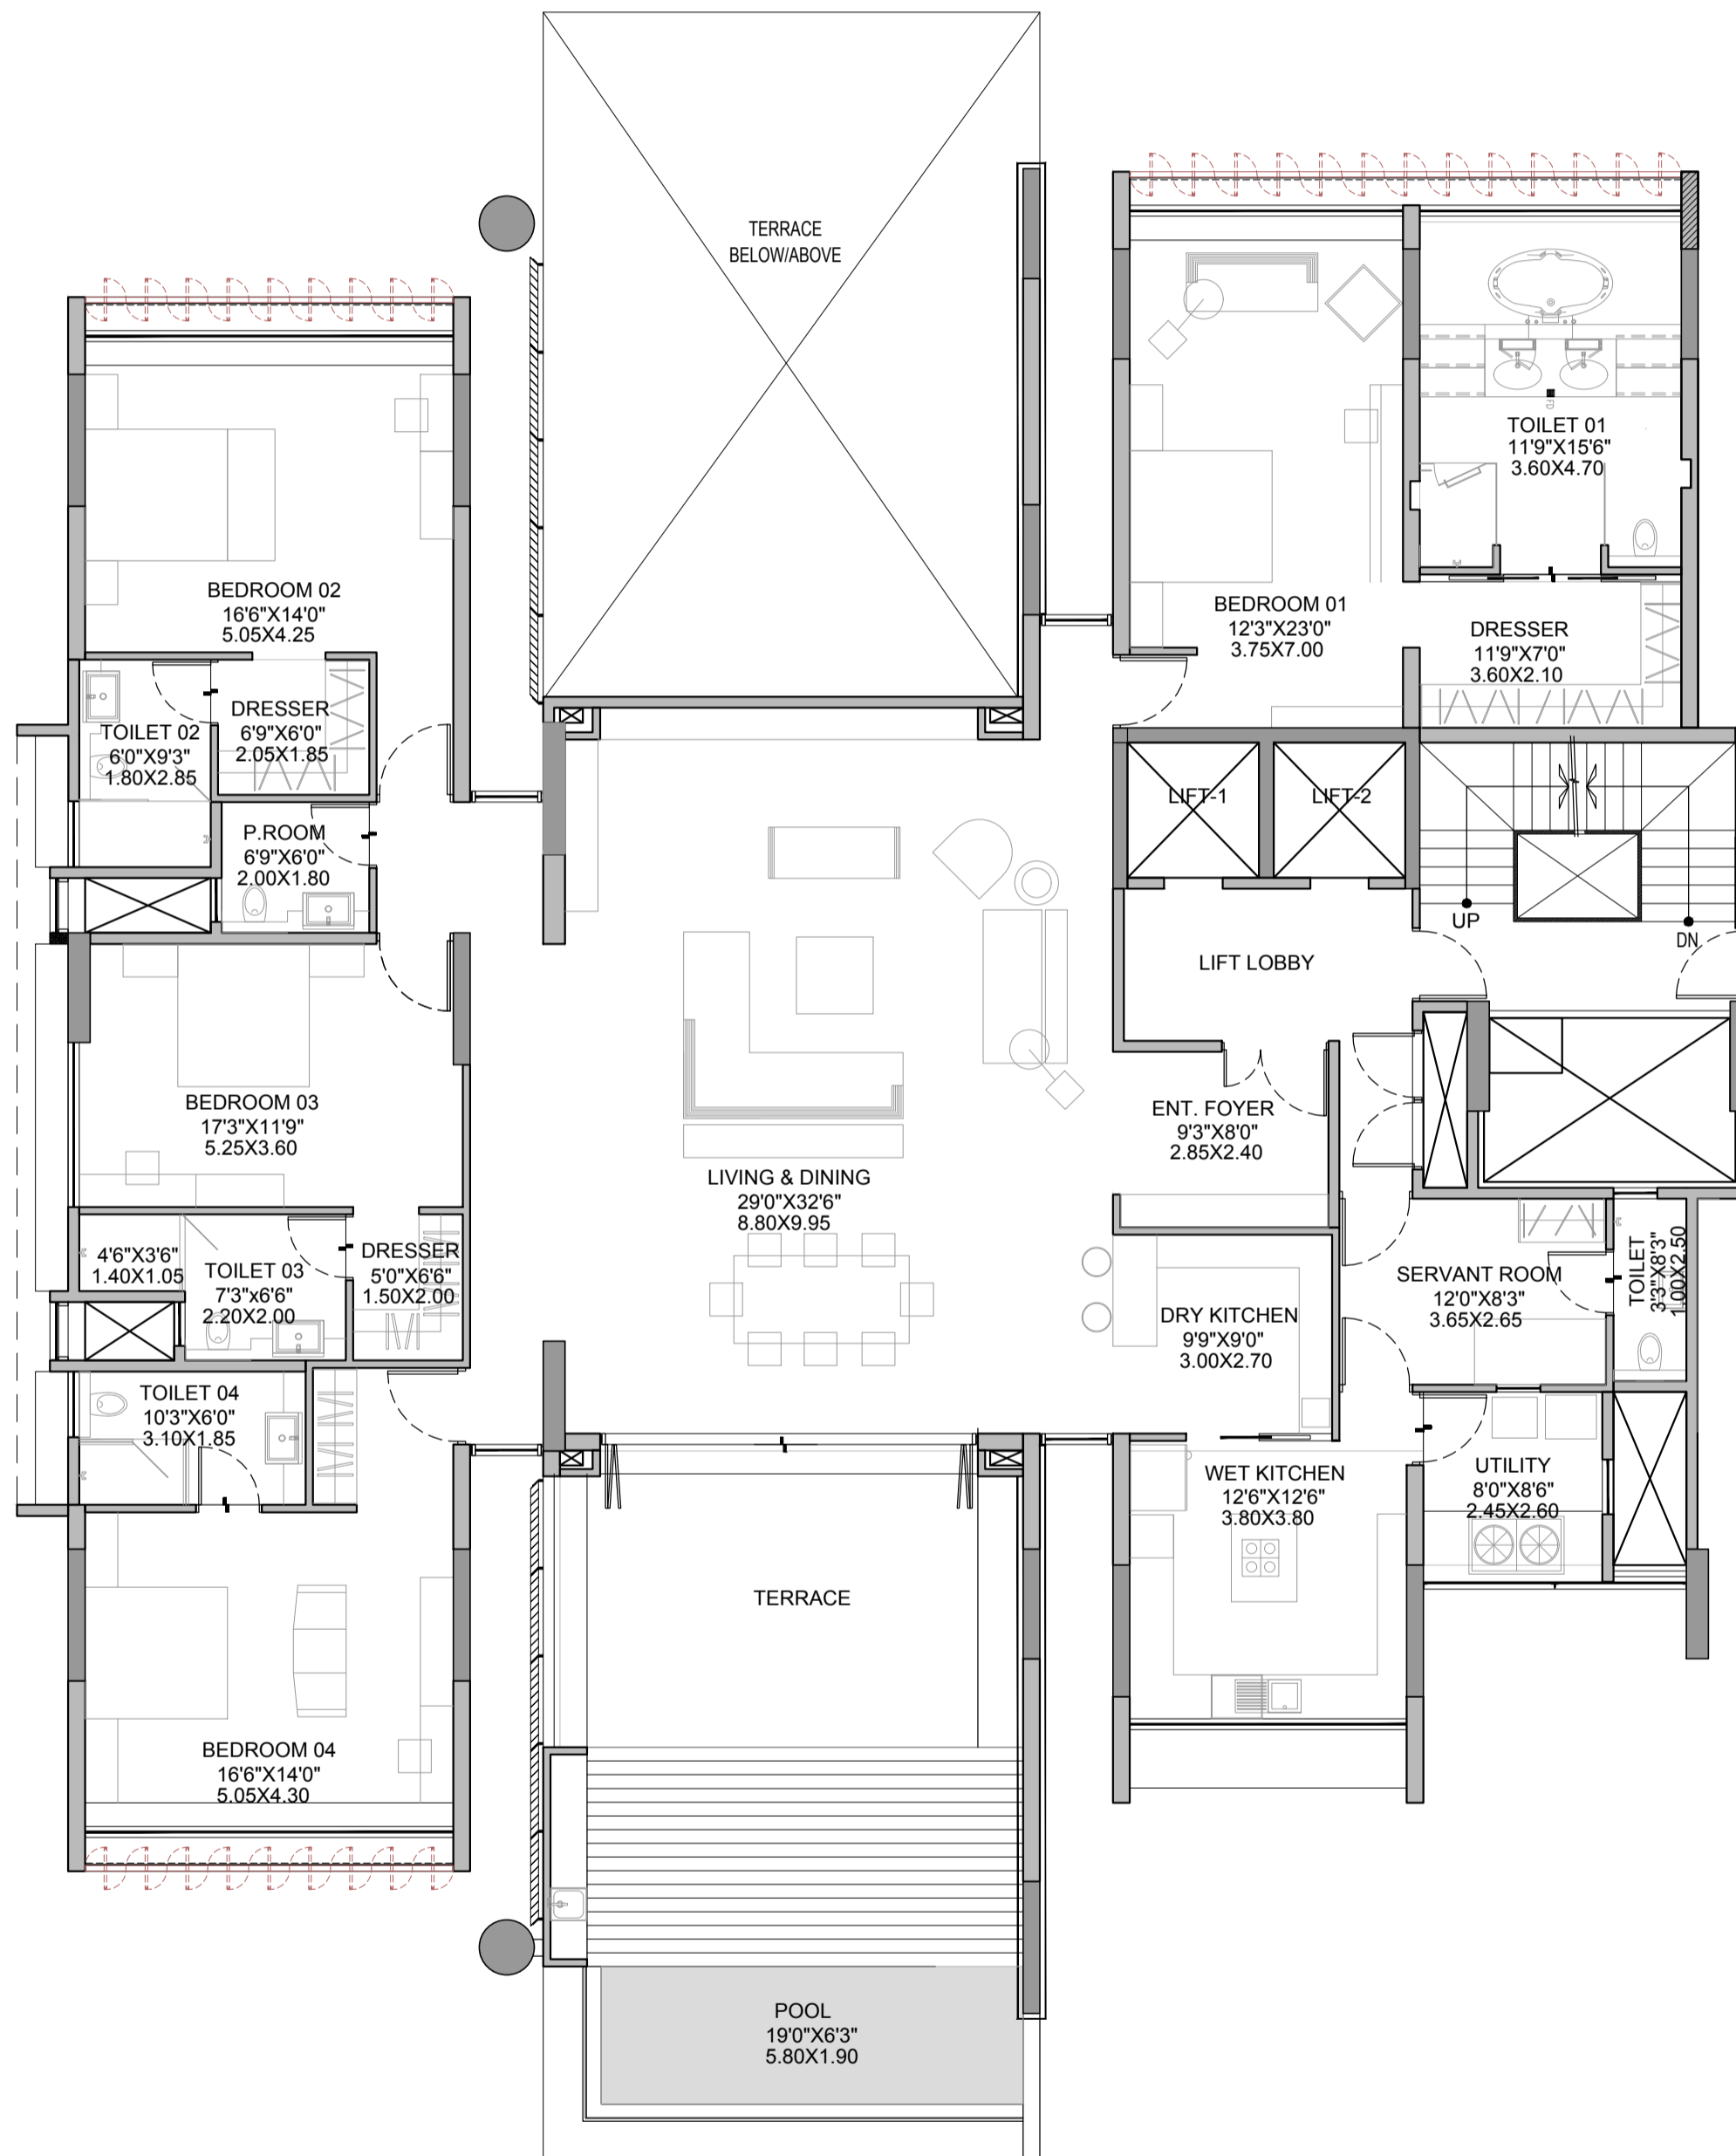

MARVEL AURUM

Building A201
(4.5 bhk.)

KEY PLAN

FLAT NO.	FLAT TYPE	UNIT CARPET AREA (SQM.)	ENCLOSED BALCONY CARPET AREA (SQM.)	EYE LEVEL TERRACE CARPET AREA (SQM.)	TOP TERRACE CARPET AREA (SQM.)	TOTAL CARPET AREA (SQM.)
BUILDING 'A' 201	4.5 BHK.	261.73	30.38	58.62	0.00	350.73